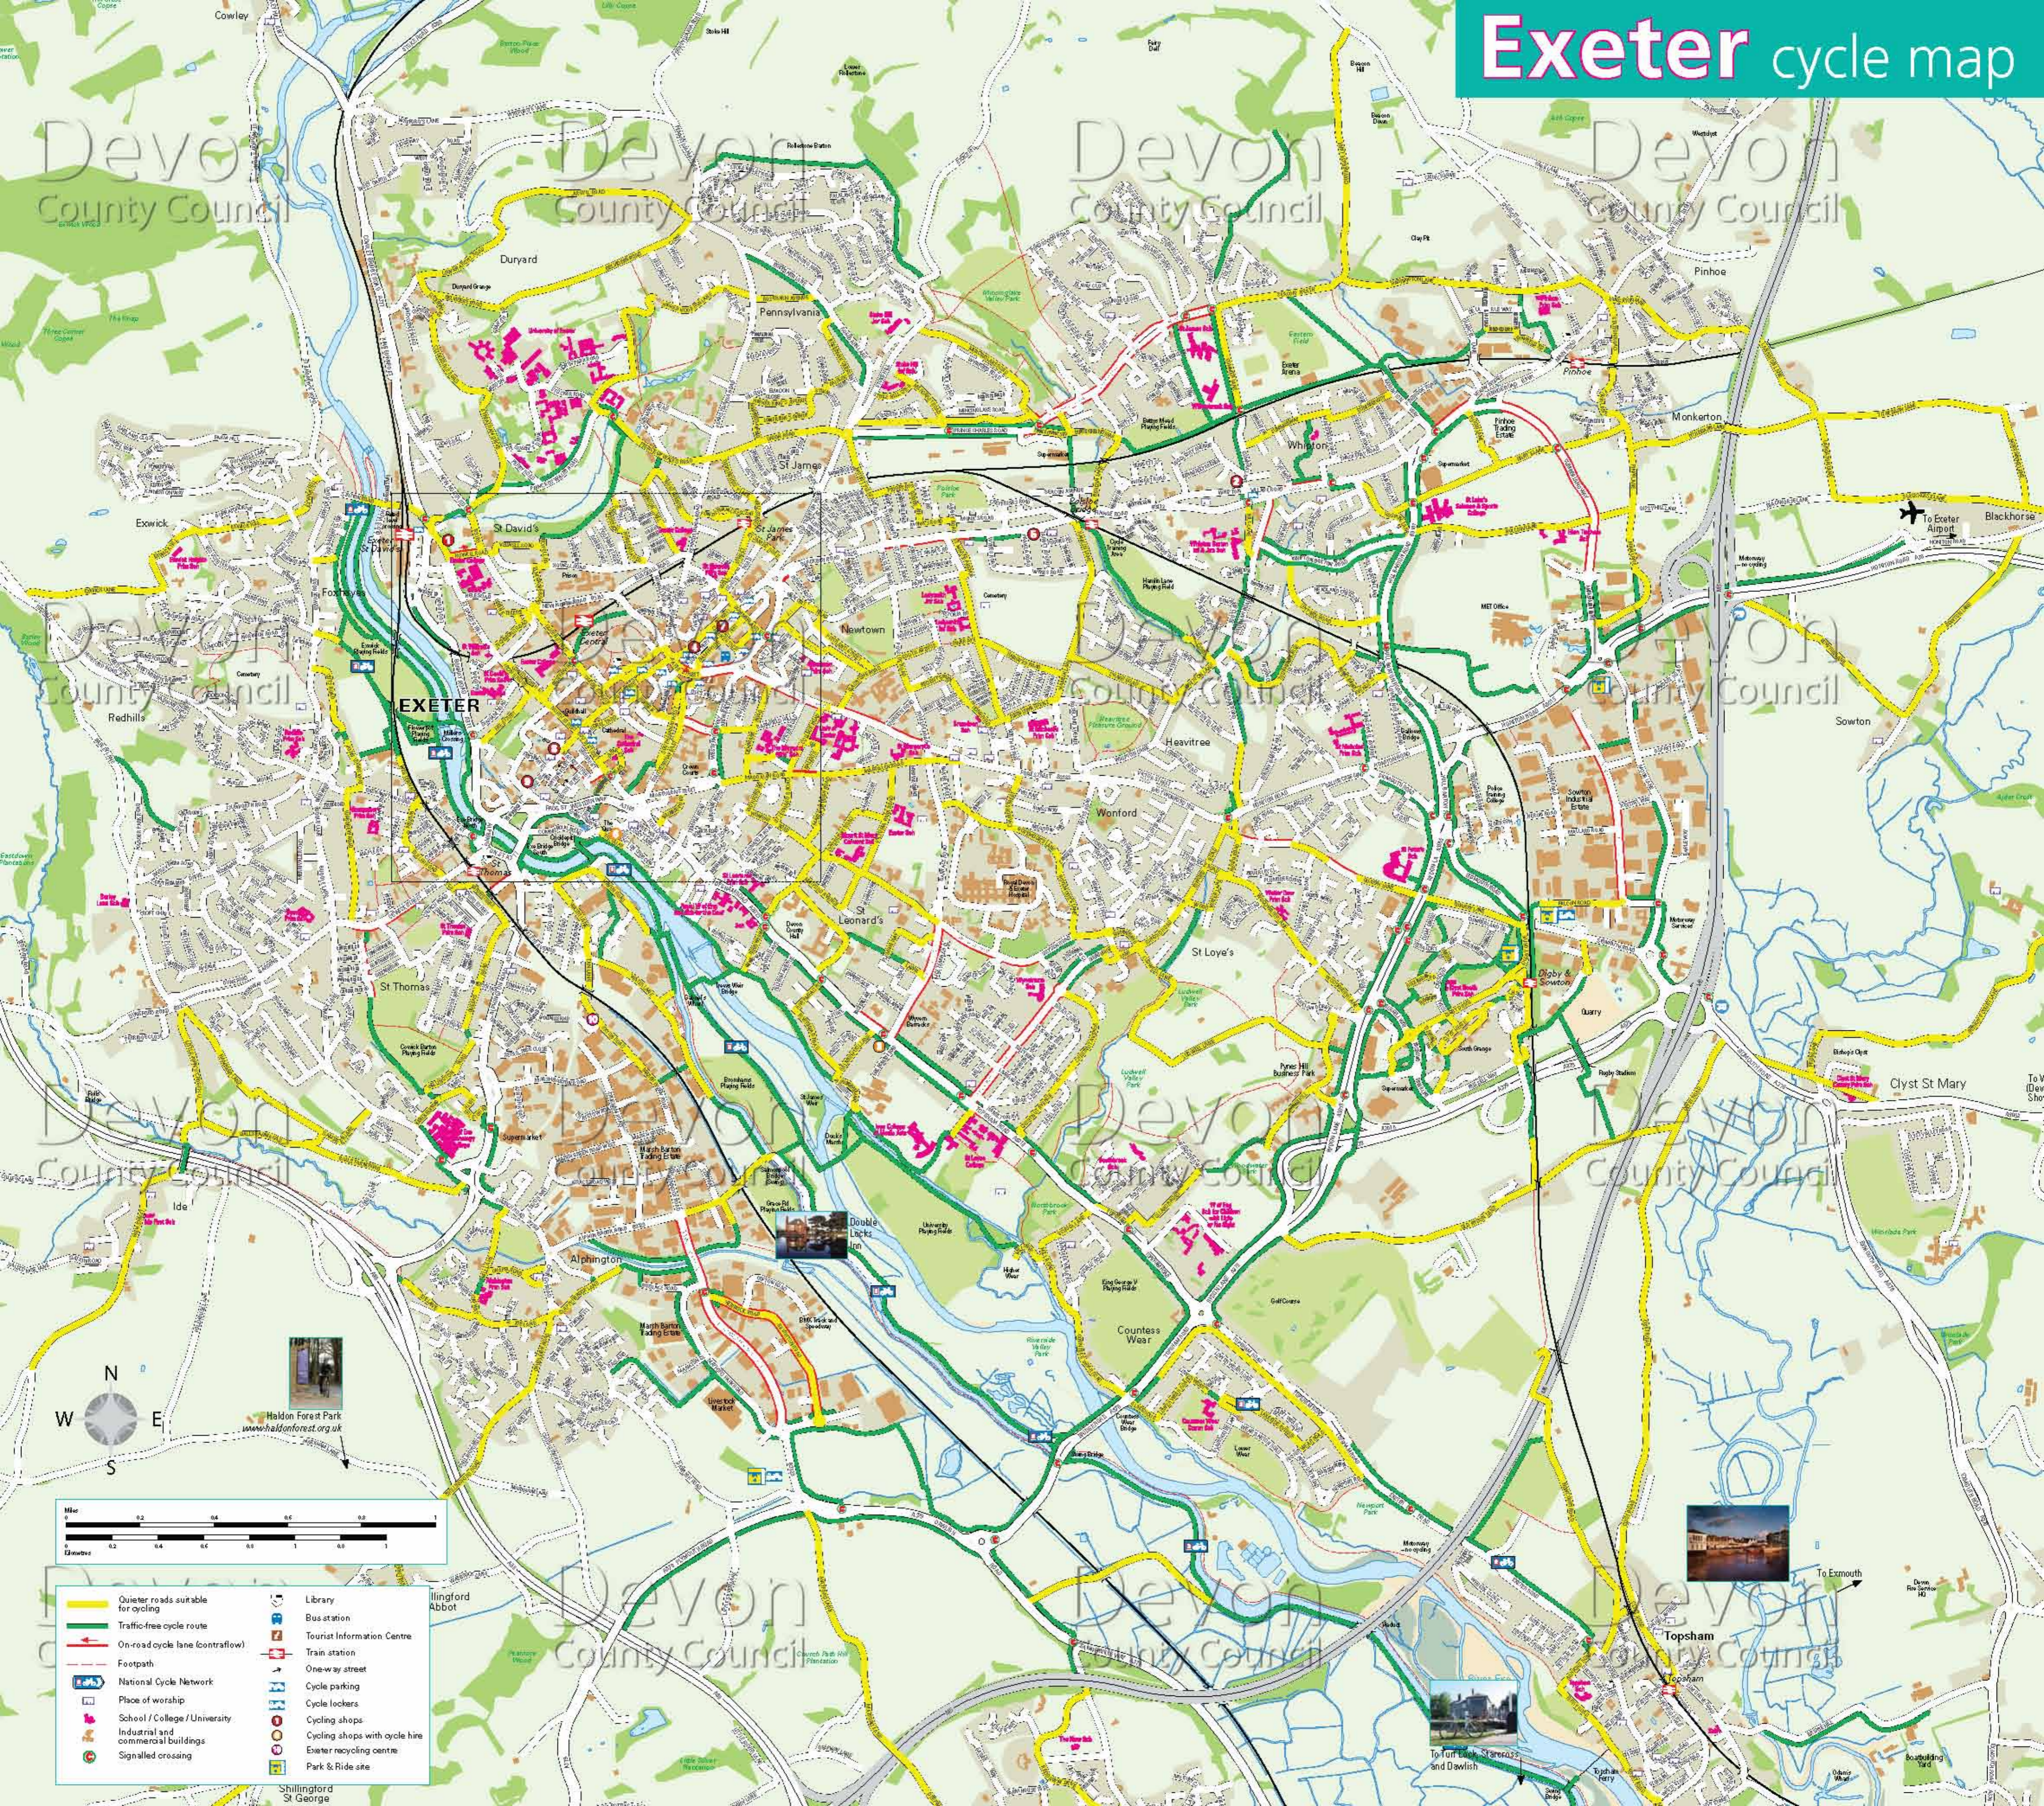

Exeter cycle map

Devon
County Council

Devon
County Council

Devon
County Council

Devon
County Council

Devon
County Council

Devon
County Council

Devon
County Council

Devon
County Council

Devon
County Council

Devon
County Council

Devon
County Council

Devon
County Council

- Quieter roads suitable for cycling
- Traffic-free cycle route
- On-road cycle lane (contraflow)
- Footpath
- National Cycle Network
- Place of worship
- School / College / University
- Industrial and commercial buildings
- Signalled crossing
- Library
- Bus station
- Tourist Information Centre
- Train station
- One-way street
- Cycle parking
- Cycle lockers
- Cycling shops
- Cycling shops with cycle hire
- Exeter recycling centre
- Park & Ride site

Haldon Forest Park
www.haldonforest.org.uk

To Esmouth

To Turrill, Stannards and Dawlish